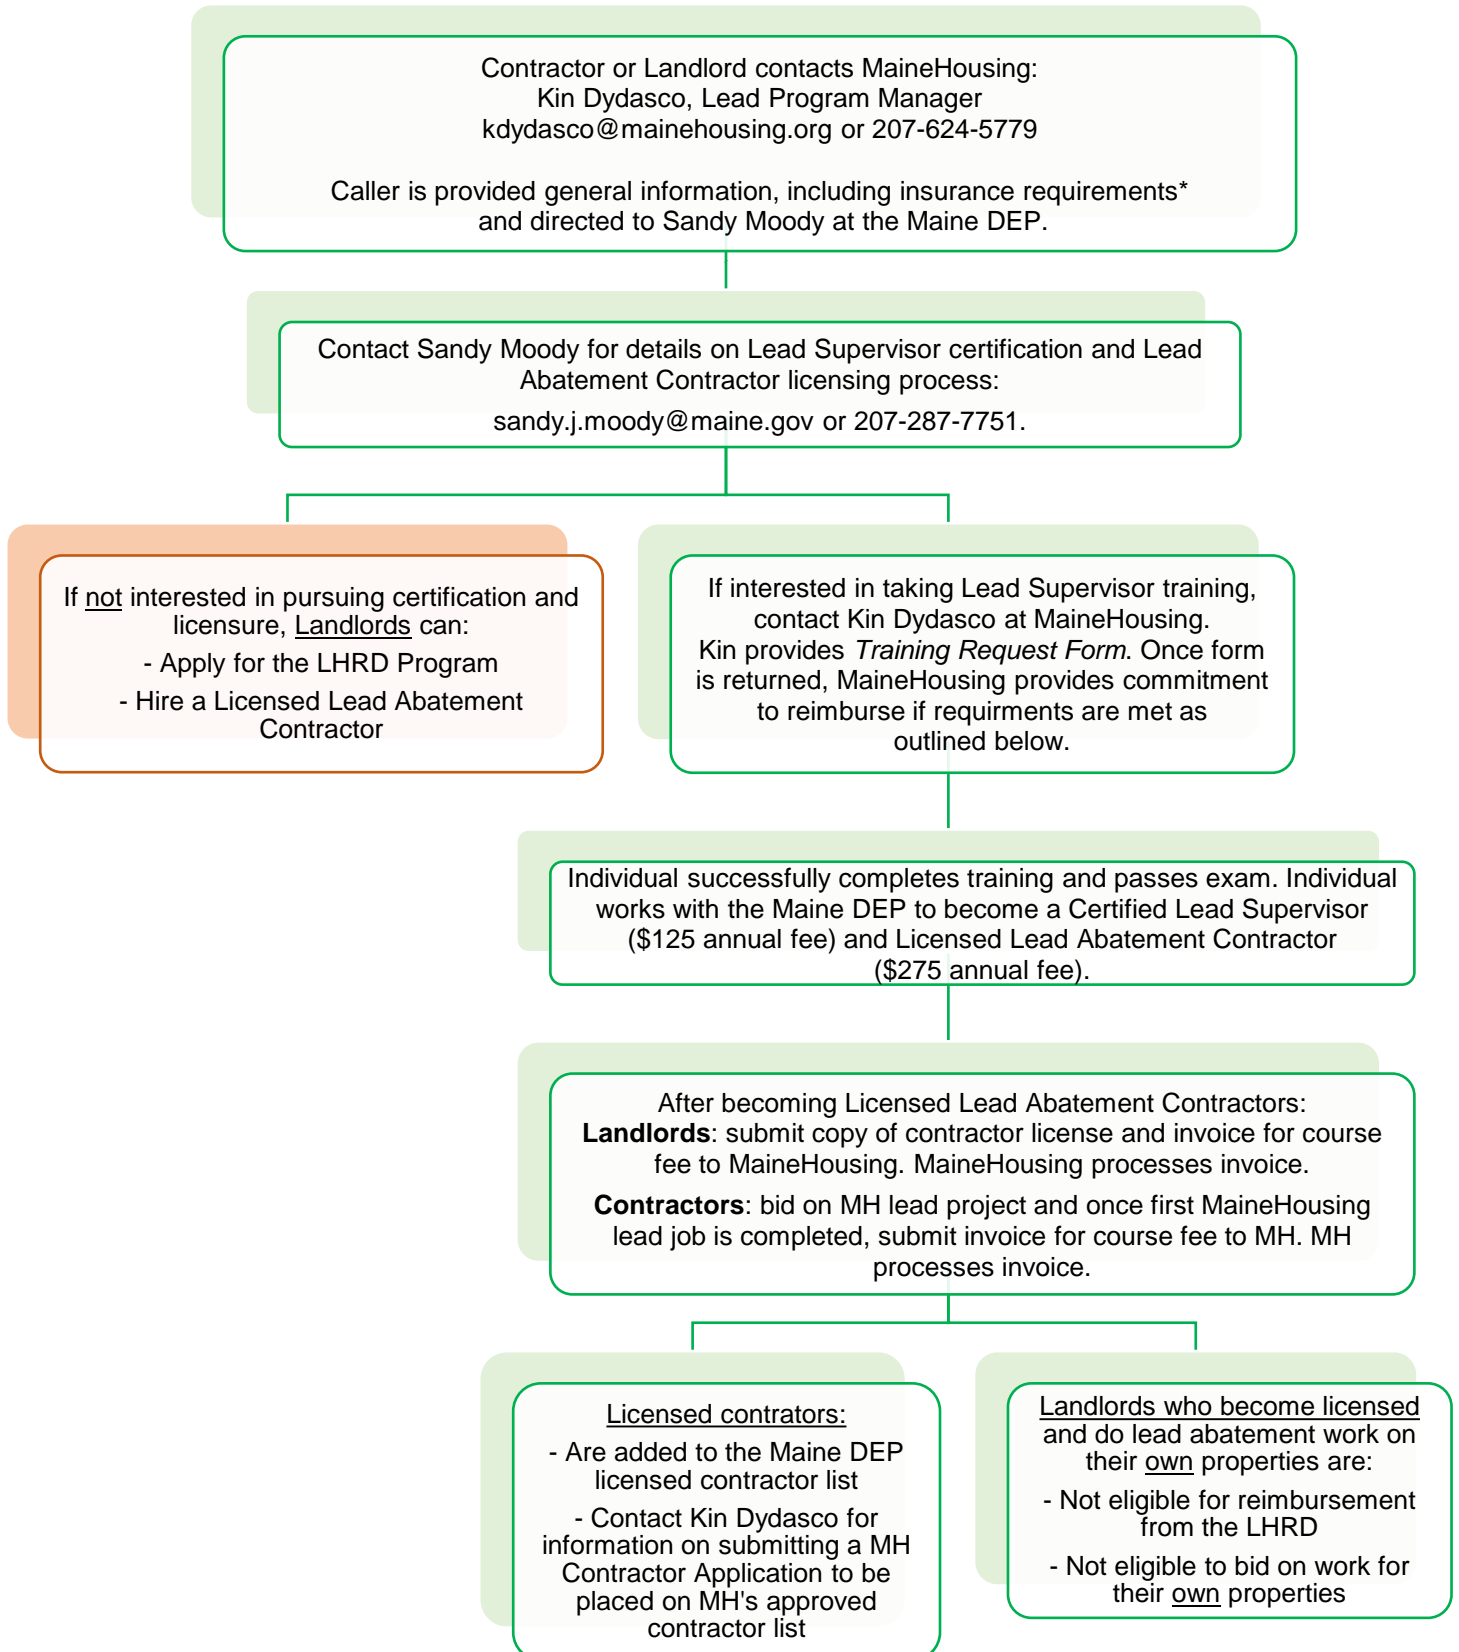

LEAD SUPERVISOR TRAINING PROCESS

*Please consult with your insurance agent concerning costs associated with Pollution Liability coverage as prices vary by insurance carrier. For more information concerning LHRD lead supervisor training opportunities, please contact Kin Dydasco via his contact information provided above.